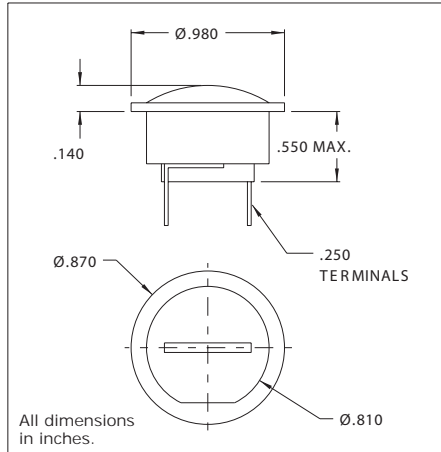

DESCRIPTION AND FEATURES

Mounting: Supplied with speednut SN2089.
 Mounting hole pattern on page SP2.

Terminals: Quick-connect, tinned brass.

Lens: Polycarbonate

Bezel: White nylon.
 For black finish add "X" after the series letter(s).

Housing: White Nylon

Lens Color	Neon
	Model No. (105-125VAC) Wire Leads
Red	2620QK1
Amber	2620QK3
White	2620QK3
Green	2622QK5*
Lamp used	C2A+Resistor

*Incorporates G2B lamp and resistor
 Underwriters Laboratories (UL) File No. E20325
 Canadian Standards Association (CSA) File No. LR13346